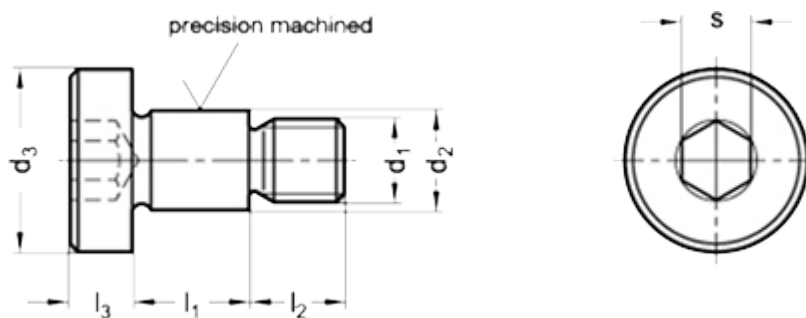

Article number: 207321M6810NI

Description: E+G Shoulder screw
GN 732.1-M6-8-10-NI

Measures

Application example

d1	= M 6
d2	= 8 -0.05/-0.08
d3	= 14
$l_1 + 0.20/+0.13$	= 10
l_2	= 8
l_3	= 4
s	= 4
Weight in (g)	= 9