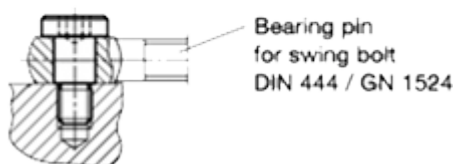

Article number: 207321M6810NI

Description: E+G Shoulder screw
GN 732.1-M6-8-10-NI

Measures

Application example

d1	= M 6
d2	= 8 -0.05/-0.08
d3	= 14
$l_1 + 0.20/+0.13$	= 10
l_2	= 8
l_3	= 4
s	= 4
Weight in (g)	= 9